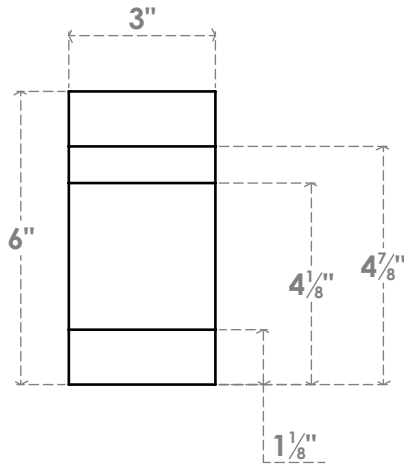

# RFTP03X06X20NEB

3"W X 6"H X 20"L NEW BRIGHTON ARCHITECTURAL GRADE PVC RAFTER TAIL

SIDE PROFILE

FRONT PROFILE

ISOMETRIC

EKENA MILLWORK  
 2300 WEST MAIN ST.  
 CLARKSVILLE, TX 75426  
 TOLL FREE: 866-607-0453  
 WWW.EKENAMILLWORK.COM

NOTES

1. INSTALLATION TO BE COMPLETED IN ACCORDANCE WITH MANUFACTURER'S SPECIFICATIONS.
2. DRAWING MAY NOT BE TO SCALE
3. THIS DRAWING IS INTENDED FOR DESIGN AND PLANNING PURPOSES ONLY.
4. ALL INFORMATION CONTAINED HEREIN WAS CURRENT AT THE TIME OF DEVELOPMENT BUT MUST BE REVIEWED AND APPROVED BY THE PRODUCT MANUFACTURER TO BE CONSIDERED ACCURATE.
5. ARCHITECTURAL GRADE PVC PRODUCTS ARE MADE FROM EXPANDED CELLULAR PVC AND COME NATURALLY WHITE BUT MAY BE PAINTED