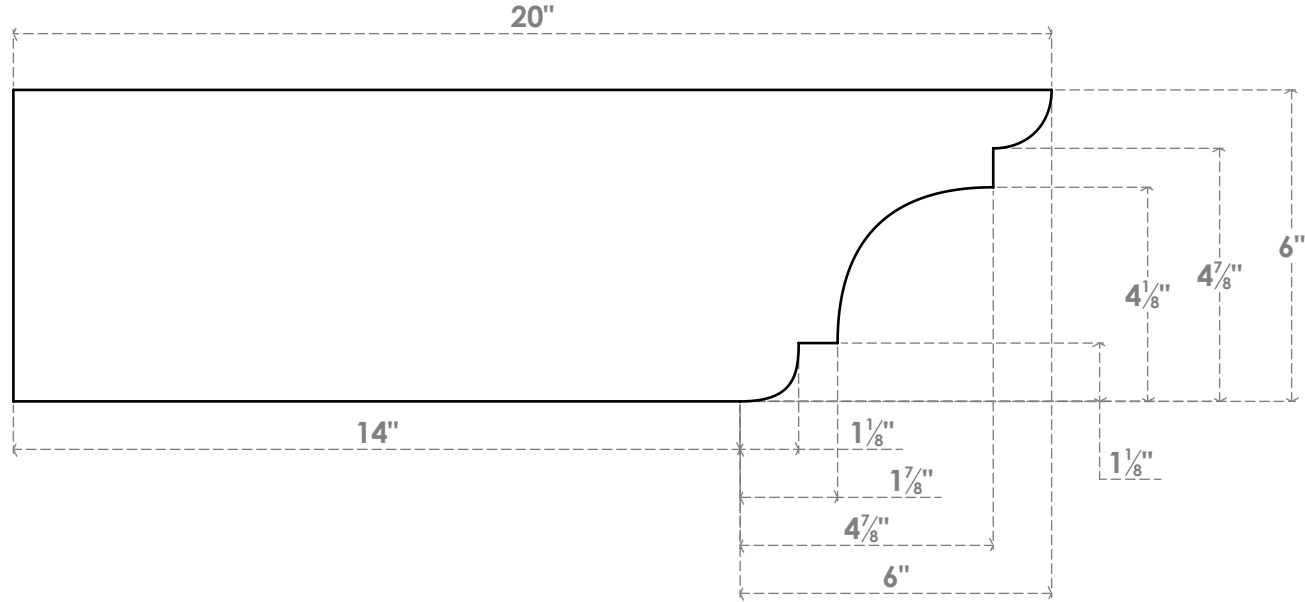

# RFTP03X06X20NEB

3"W X 6"H X 20"L NEW BRIGHTON ARCHITECTURAL GRADE PVC RAFTER TAIL

SIDE PROFILE

FRONT PROFILE

ISOMETRIC

EKENA MILLWORK  
 2300 WEST MAIN ST.  
 CLARKSVILLE, TX 75426  
 TOLL FREE: 866-607-0453  
 WWW.EKENAMILLWORK.COM